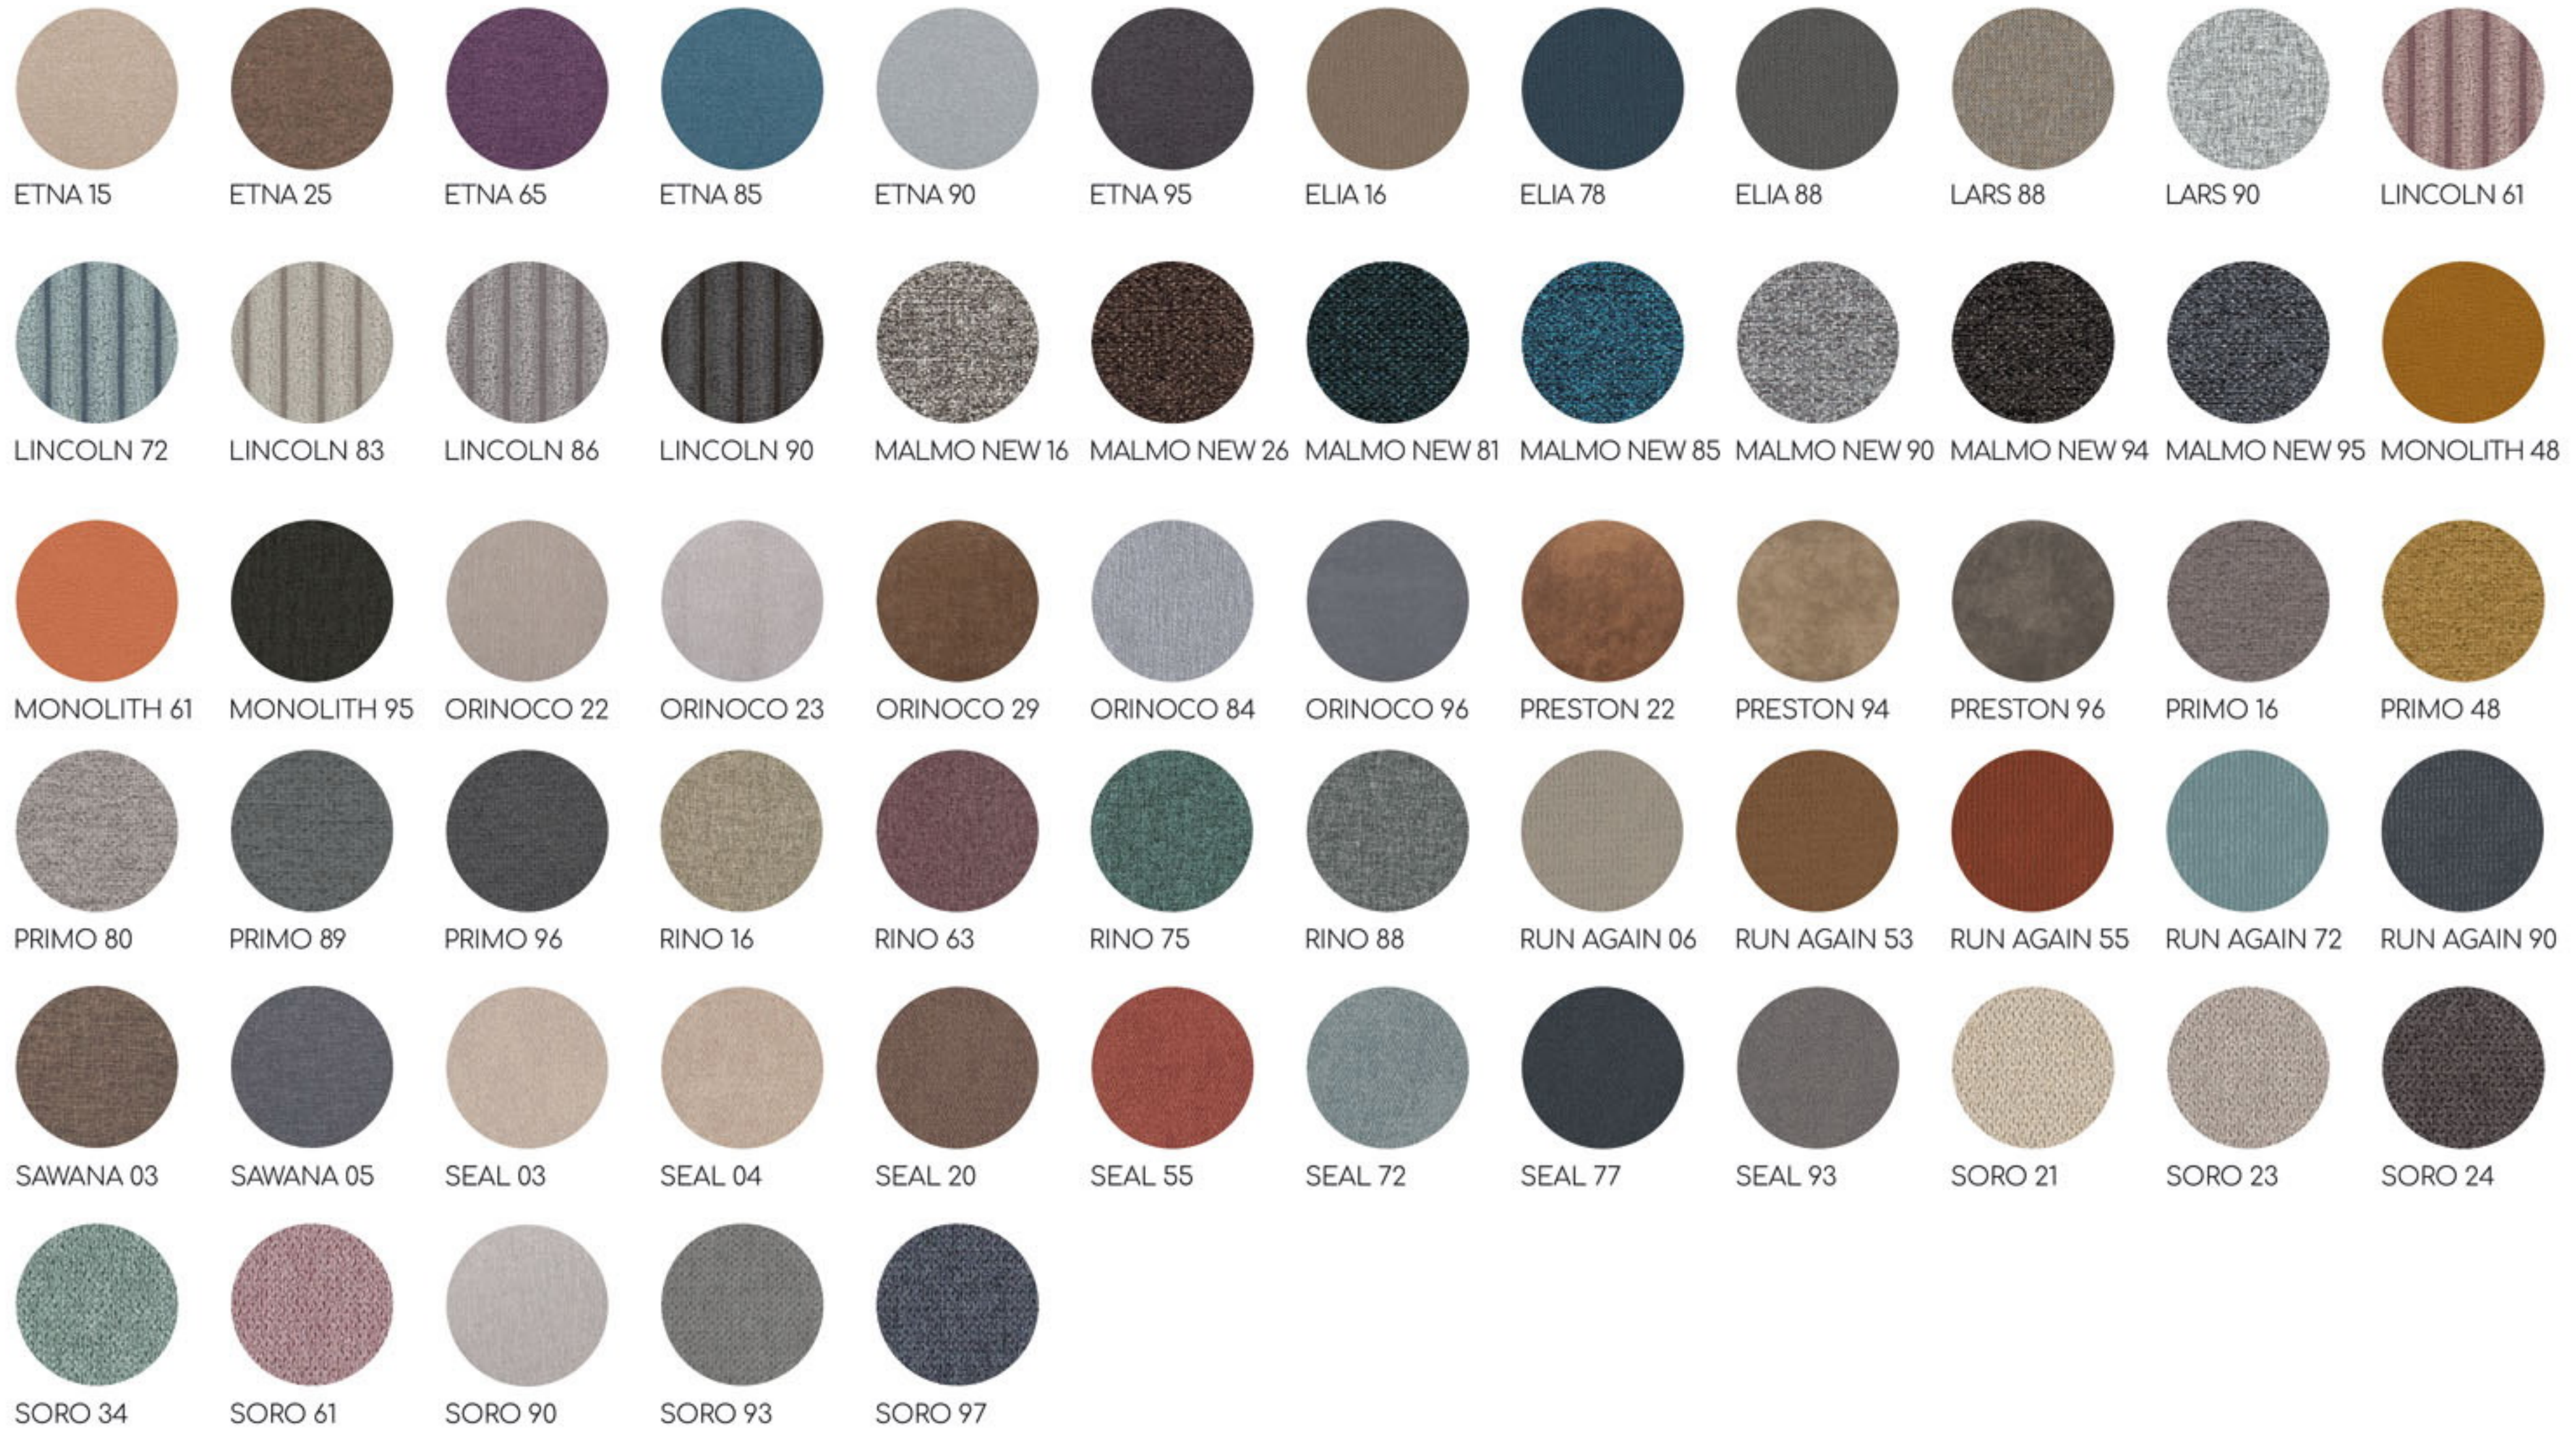

dezeni **DESIGNS**